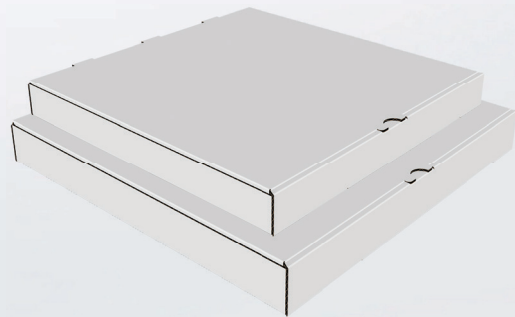

PIZBOXVBPZ12DW0424CAEN

Elevate your brand with Victoria Bay Pizza Boxes, where excellence in quality, style, and functionality effortlessly combine.

- Pristine white exterior for standout branding and Kraft interior for durability and grease resistance.
- The Board grade ensures strength for easy transportation, keeping pizzas hot and ready for customer pickup or delivery.
- Easily assembled for efficient preparation.
- Locking feature prevents the lid from being opened unintentionally, ensuring pizza security during transit.
- Sturdy construction yet lightweight for easy handling by your staff.

White Out / Kraft In

10" | 10" x 10" x 1.75" | Square

Case Qty: 50

Item #: [342003](#) | [VBPZ10DW](#)

12" | 12" x 12" x 1.75" | Square

Case Qty: 50

Item #: [342004](#) | [VBPZ12DW](#)

14" | 14" x 14" x 1.75" | Square