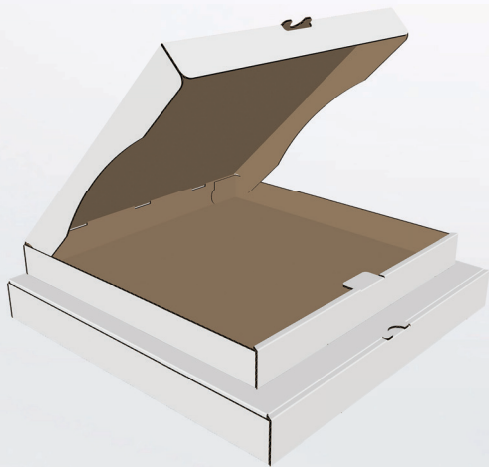

VBPZ12DW

12" Pizza Box, White Out / Kraft In

Specifications and Packaging

CHARACTERISTICS

VALUES

Size (in)	12 x 12 x 1.75
Unit Weight (g)	139
Material Type	Corrugated
Shape	Square
Printed	No
PFAS Free	Yes
UPC Outer	10840064624838
Case Pack	50
Case Dimensions (in)	31.77 x 15.63 x 4.72
Cubic Feet/Case	1.35
Case Weight (lbs)	15.29

125 Madill Blvd.
Mississauga, ON, L5W 0H1, Canada

© 2024 Imperial Dade Canada. All rights reserved. Victoria Bay is a registered trademark of Imperial Bag & Paper. While we believe them to be reliable, the statements and information herein are only for general guidance and are not warrants or guarantees for accuracy and completeness. The user must, by test or otherwise, determine suitability for this purpose. There is no warranty of fitness for a particular purpose. Our standard terms and conditions of sale apply exclusively to all orders and all liability for damages of any kind, including consequential, exceeding purchase price is excluded. No one is authorized by us to make oral warranties. We reserve the right to make changes without notice or obligation in our products and publications.

PIZBOXVBPZ12DW0424CAEN

Elevate your brand with Victoria Bay Pizza Boxes, where excellence in quality, style, and functionality effortlessly combine.

- Pristine white exterior for standout branding and Kraft interior for durability and grease resistance.
- The Board grade ensures strength for easy transportation, keeping pizzas hot and ready for customer pickup or delivery.
- Easily assembled for efficient preparation.
- Locking feature prevents the lid from being opened unintentionally, ensuring pizza security during transit.
- Sturdy construction yet lightweight for easy handling by your staff.

White Out / Kraft In

10" | 10" x 10" x 1.75" | Square

Case Qty: 50

Item #: [342003](#) | [VBPZ10DW](#)

12" | 12" x 12" x 1.75" | Square

Case Qty: 50

Item #: [342004](#) | [VBPZ12DW](#)

14" | 14" x 14" x 1.75" | Square