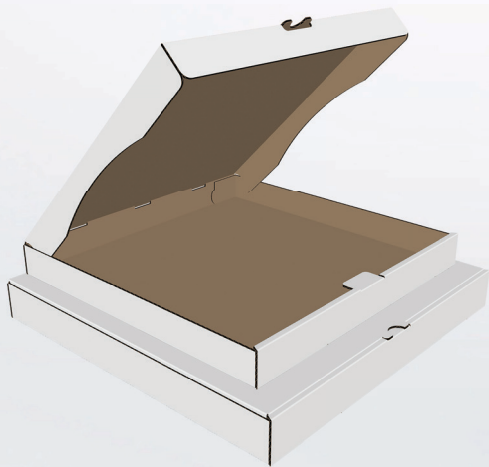

Elevate your brand with Victoria Bay Pizza Boxes, where excellence in quality, style, and functionality effortlessly combine.

- Pristine white exterior for standout branding and Kraft interior for durability and grease resistance.
- The Board grade ensures strength for easy transportation, keeping pizzas hot and ready for customer pickup or delivery.
- Easily assembled for efficient preparation.
- Locking feature prevents the lid from being opened unintentionally, ensuring pizza security during transit.
- Sturdy construction yet lightweight for easy handling by your staff.

White Out / Kraft In

10" | 10" x 10" x 1.75" | Square

Case Qty: 50

Item #: [342003](#) | [VBPZ10DW](#)