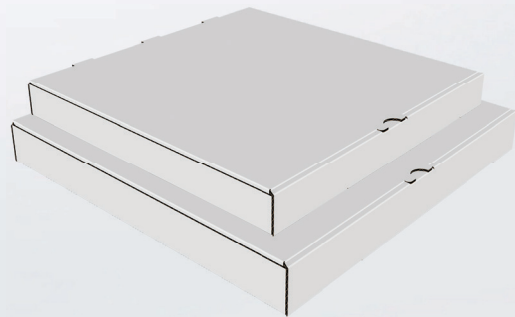

PIZBOXVBPZ14DW0424CAEN

Elevate your brand with Victoria Bay Pizza Boxes, where excellence in quality, style, and functionality effortlessly combine.

- Pristine white exterior for standout branding and Kraft interior for durability and grease resistance.
- The Board grade ensures strength for easy transportation, keeping pizzas hot and ready for customer pickup or delivery.
- Easily assembled for efficient preparation.
- Locking feature prevents the lid from being opened unintentionally, ensuring pizza security during transit.
- Sturdy construction yet lightweight for easy handling by your staff.

### White Out / Kraft In

**10" | 10" x 10" x 1.75" | Square**

Case Qty: 50

Item #: [342003](#) | [VBPZ10DW](#)

**12" | 12" x 12" x 1.75" | Square**

Case Qty: 50

Item #: [342004](#) | [VBPZ12DW](#)

**14" | 14" x 14" x 1.75" | Square**