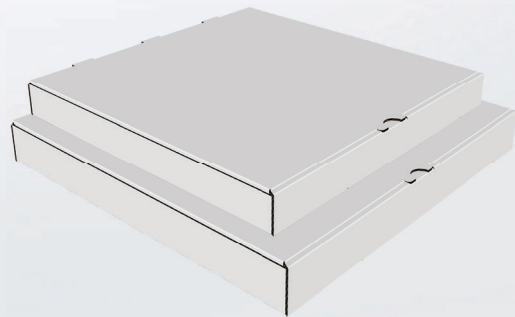

PIZBOXVBPZ16DW0424CAEN

Elevate your brand with Victoria Bay Pizza Boxes, where excellence in quality, style, and functionality effortlessly combine.

- Pristine white exterior for standout branding and Kraft interior for durability and grease resistance.
- The Board grade ensures strength for easy transportation, keeping pizzas hot and ready for customer pickup or delivery.
- Easily assembled for efficient preparation.
- Locking feature prevents the lid from being opened unintentionally, ensuring pizza security during transit.
- Sturdy construction yet lightweight for easy handling by your staff.

White Out / Kraft In

10" | 10" x 10" x 1.75" | Square

Case Qty: 50

Item #: [342003](#) | [VBPZ10DW](#)

12" | 12" x 12" x 1.75" | Square

Case Qty: 50

Item #: [342004](#) | [VBPZ12DW](#)

14" | 14" x 14" x 1.75" | Square