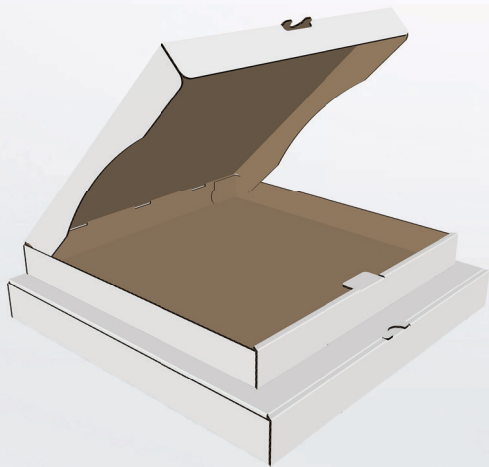

VBPZ16DW

16" Pizza Box, White Out / Kraft In

Specifications and Packaging

CHARACTERISTICS

VALUES

Size (in)	16 x 16 x 1.75
Unit Weight (g)	230
Material Type	Corrugated
Shape	Square
Printed	No
PFAS Free	Yes
UPC Outer	10840064624852
Case Pack	50
Case Dimensions (in)	41.02 x 20.19 x 4.80
Cubic Feet/Case	2.3
Case Weight (lbs)	25.4

125 Madill Blvd.
Mississauga, ON, L5W 0H1, Canada

© 2024 Imperial Dade Canada. All rights reserved. Victoria Bay is a registered trademark of Imperial Bag & Paper. While we believe them to be reliable, the statements and information herein are only for general guidance and are not warrants or guarantees for accuracy and completeness. The user must, by test or otherwise, determine suitability for this purpose. There is no warranty of fitness for a particular purpose. Our standard terms and conditions of sale apply exclusively to all orders and all liability for damages of any kind, including consequential, exceeding purchase price is excluded. No one is authorized by us to make oral warranties. We reserve the right to make changes without notice or obligation in our products and publications.

PIZBOXVBPZ16DW0424CAEN

Elevate your brand with Victoria Bay Pizza Boxes, where excellence in quality, style, and functionality effortlessly combine.

- Pristine white exterior for standout branding and Kraft interior for durability and grease resistance.
- The Board grade ensures strength for easy transportation, keeping pizzas hot and ready for customer pickup or delivery.
- Easily assembled for efficient preparation.
- Locking feature prevents the lid from being opened unintentionally, ensuring pizza security during transit.
- Sturdy construction yet lightweight for easy handling by your staff.

White Out / Kraft In

10" | 10" x 10" x 1.75" | Square

Case Qty: 50

Item #: [342003](#) | [VBPZ10DW](#)

12" | 12" x 12" x 1.75" | Square

Case Qty: 50

Item #: [342004](#) | [VBPZ12DW](#)

14" | 14" x 14" x 1.75" | Square